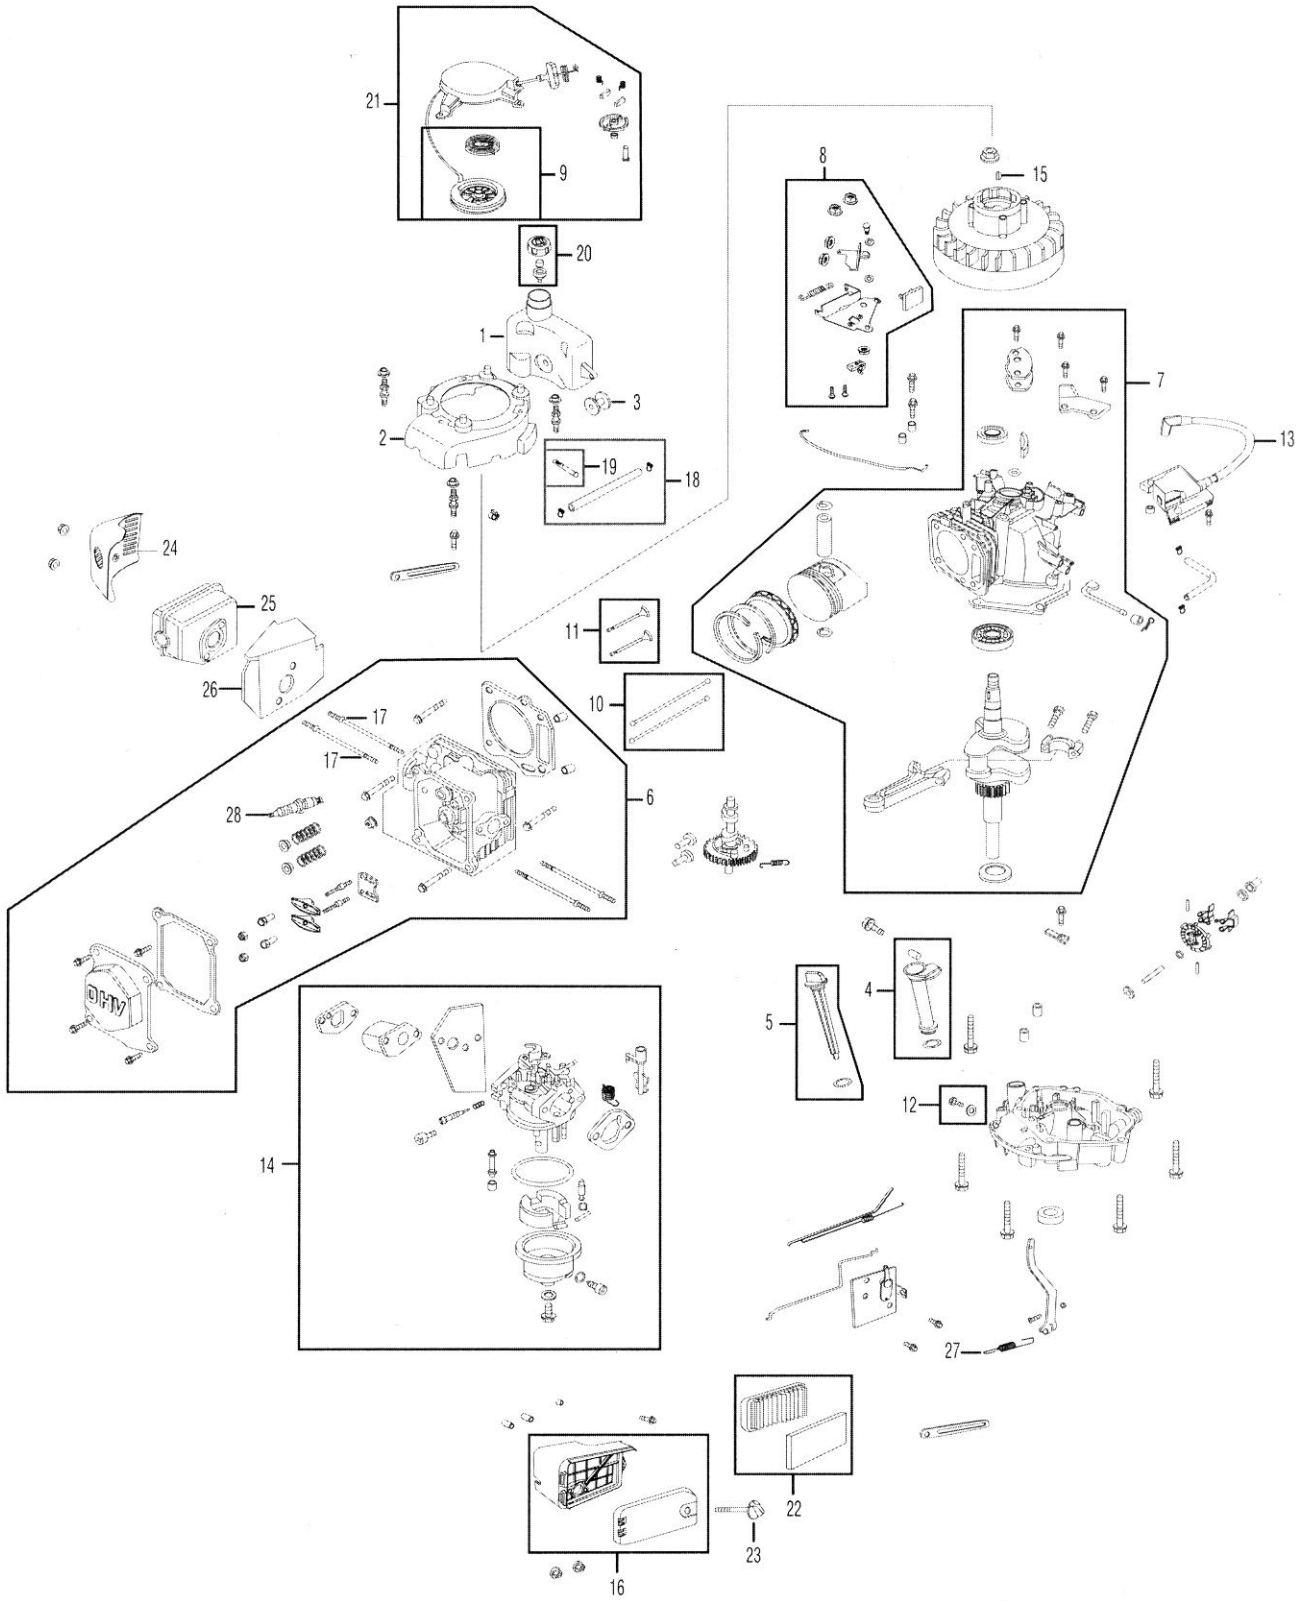

Engine Model - 1P70

Engine Model - 1P70

Ref No.	Part Number	Description
1.	951-10368	Fuel Tank
2.	951-10369	Flywheel Shroud
3.	951-10335	Rubber Fuel Tank Mounting Washer
4.	951-10334	Oil Filler Tube Assembly
5.	951-10333	Dipstick Assembly
6.	951-10413	Cylinder Head Complete
7.	951-10414	Short Block Assembly
8.	951-10321	Stop Switch and Brake Assembly
9.	951-10319	Recoil Spring and Pulley Assembly
10.	951-10344	Push Rod Kit
11.	951-10345	Valve Kit
12.	951-10370	Oil Drain Plug and Washer Assembly
13.	951-10366	Ignition Coil
14.	951-10310	Carburetor Assembly
15.	951-10307	Flywheel Key
16.	951-10412	Air Cleaner Housing Assembly Complete
17.	951-10342	Muffler Stud Assembly
18.	951-10364	Fuel Line Kit – Inc. hoses, clamps & filter
19.	951-10358	Fuel Filter
20.	951-10300	Fuel Cap Assembly
21.	951-10299	Recoil Starter Assembly
22.	951-10298	Air Cleaner Kit
23.	951-10297	Air Cleaner Thumb Screw
24.	951-10411	Muffler Guard
25.	951-10403	Muffler
26.	951-10402	Muffler Gasket /Heat Shield
27.	951-10387	Governor Return Spring
28.	951-10292	Spark Plug
–	952Z1P70	Engine – Complete
–	951-10326	Carburetor Kit – Major
–	951-10323	Carburetor Kit – Minor
–	951-10416	Gasket Kit – Complete
–	951-10417	Gasket Kit – External
–	951-10351	Spark Arrestor

NOTE: Illustrated parts without a numeric call-out are not servicable components.